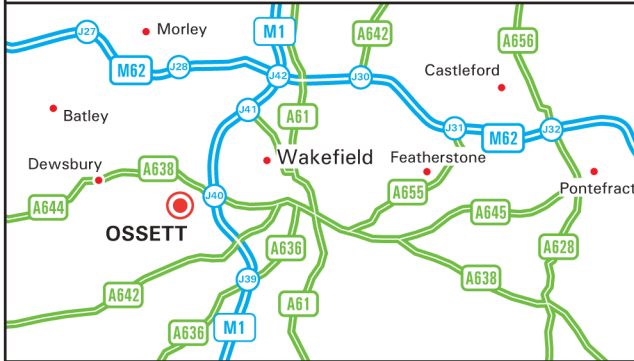

**From M1**

- Leave the M1 at junction 40 (signed Wakefield, Dewsbury & A638), and join the A638 towards Wakefield.
- At the second set of traffic lights, turn right onto Queen's Drive (Holiday Inn on corner), pass under the M1.
- Go straight on at the next set of traffic lights.
- At the T-junction with the B6128, turn right onto the B6128 towards Ossett.
- Take the second left into Southdale Road, signposted to Dimple Well Lodge Hotel.
- At the T-junction, turn left onto The Green.
- We are situated at the third turning on the right.

**From M62**

- Leave the M62 at junction 29 and join the M1 Southbound.
- Follow from bullet point 1 above.

PRODUCED BY BUSINESS MAPS LTD FROM DIGITAL DATA © BARTHOLOMEW (2004)