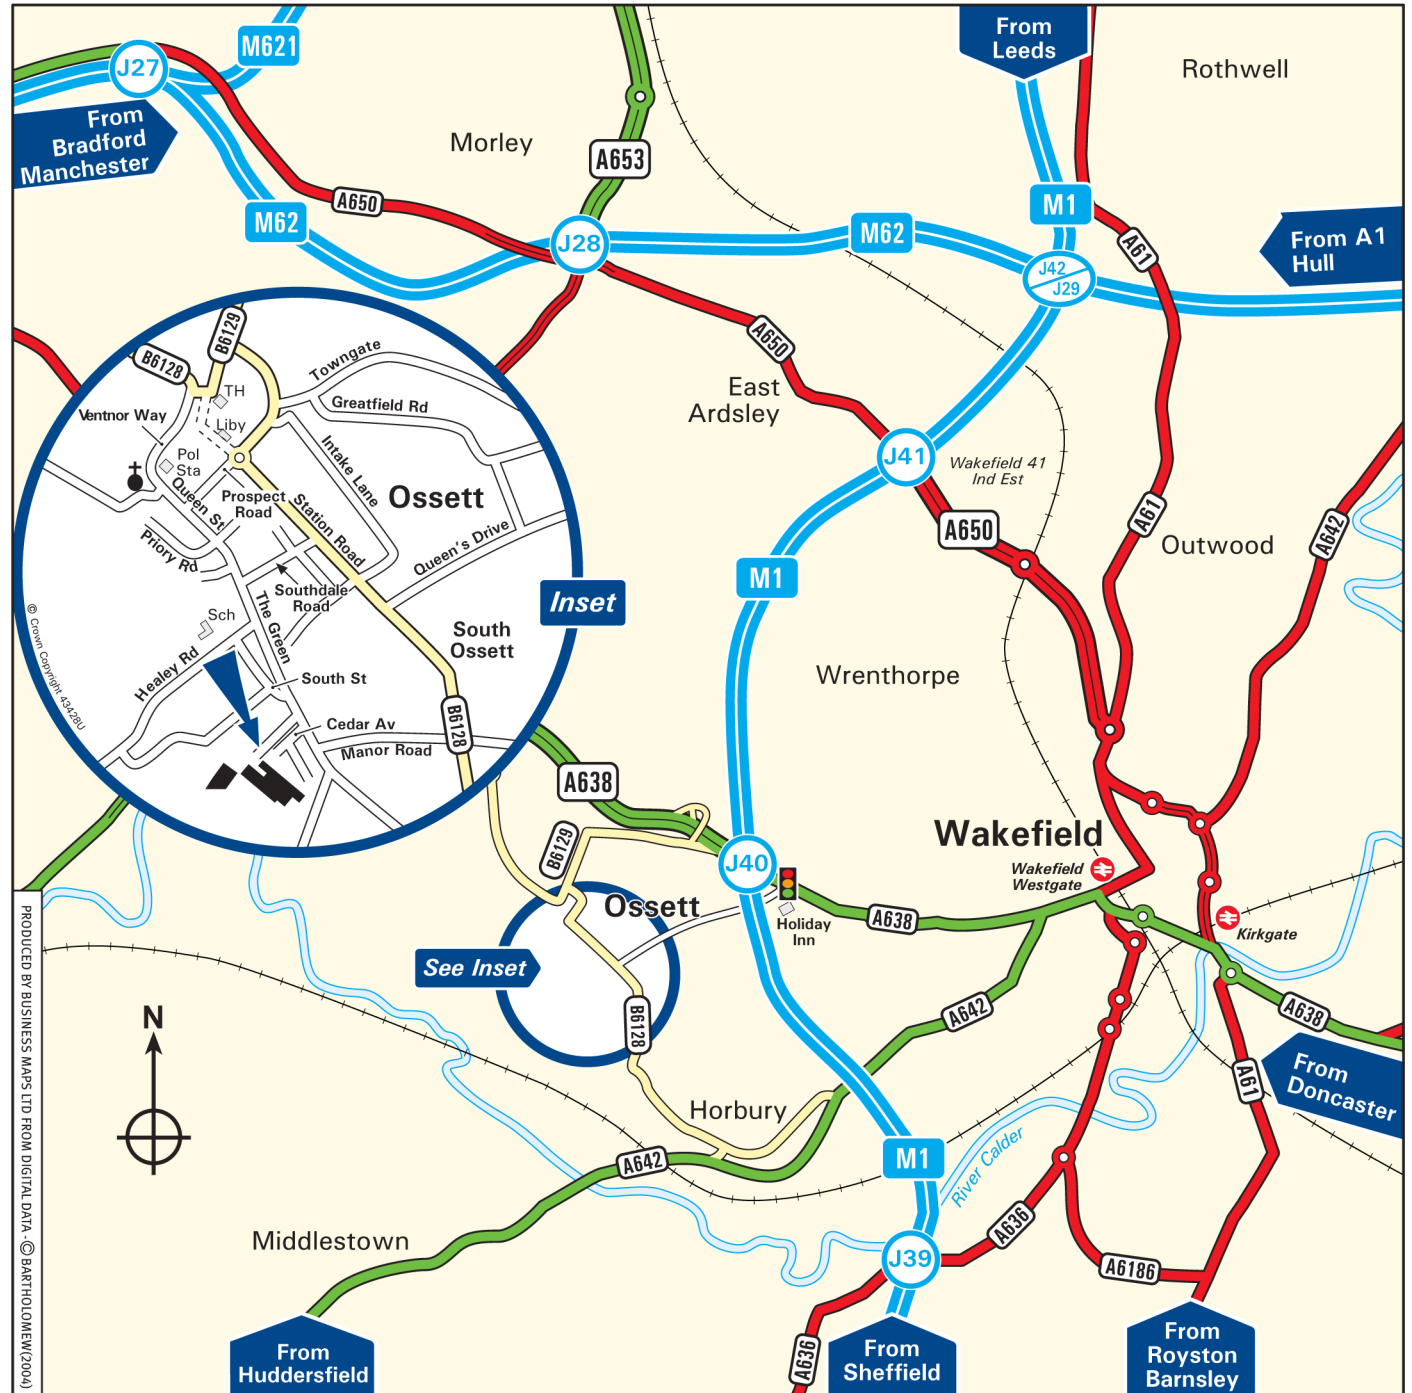

**From M1**

- Leave the M1 at junction 40 (signed Wakefield, Dewsbury & A638), and join the A638 towards Wakefield.
- At the second set of traffic lights, turn right onto Queen's Drive (Holiday Inn on corner), pass under the M1.
- Go straight on at the next set of traffic lights.
- At the T-junction with the B6128, turn right onto the B6128 towards Ossett.
- Take the second left into Southdale Road, signposted to Dimple Well Lodge Hotel.
- At the T-junction, turn left onto The Green.
- We are situated at the third turning on the right.

**From M62**

- Leave the M62 at junction 29 and join the M1 Southbound.
- Follow from bullet point 1 above.

PRODUCED BY BUSINESS MAPS LTD FROM DIGITAL DATA © BARTHOLOMEW (2004)