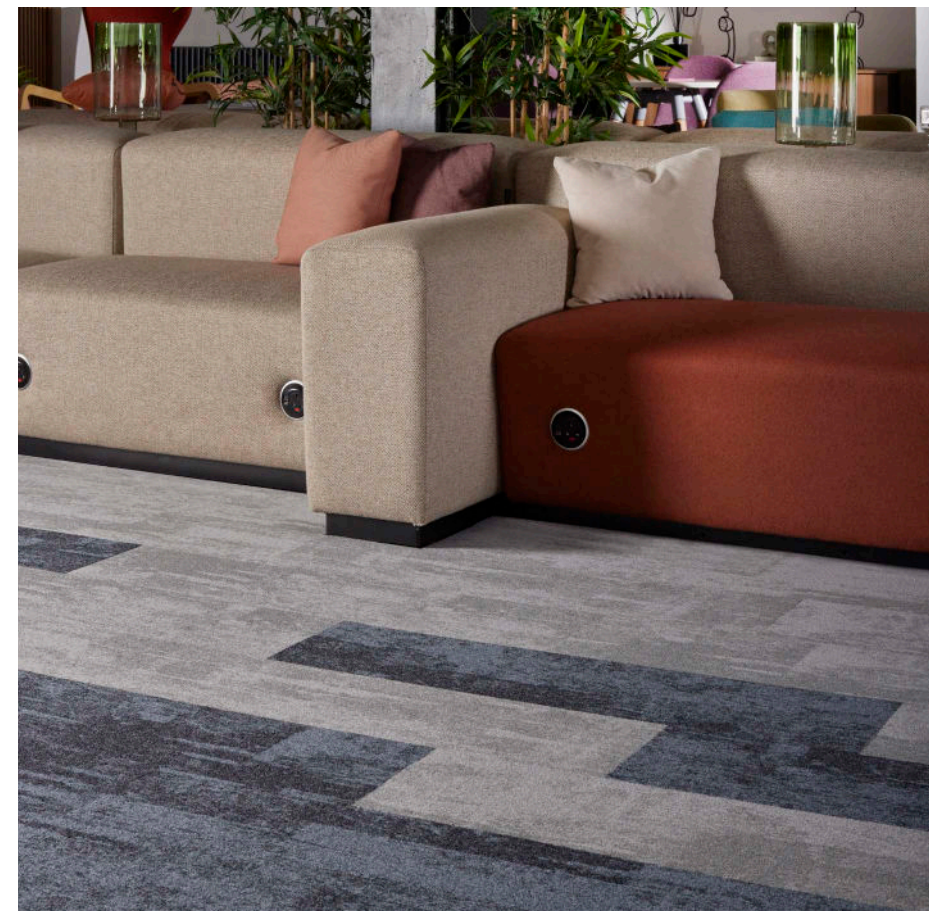

installed: monolithic arctic® planks of glacial grey & blue water

installed: random drop