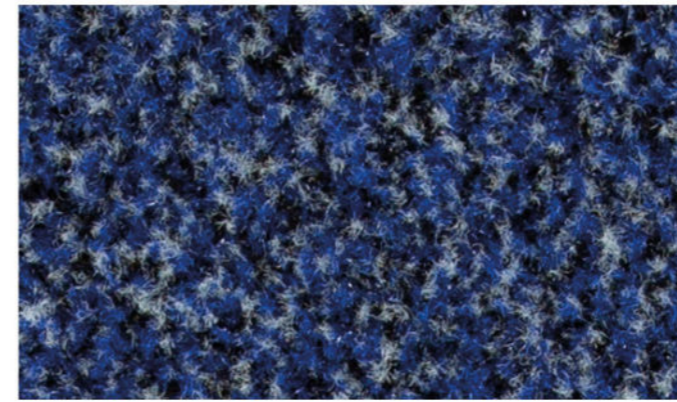

36301 titanium ore LRV Y: 9.98

36306 leaden grey LRV Y: 7.87

36302 silver nickel LRV Y: 6.00

36307 tungsten stone LRV Y: 4.55

36303 black magnet LRV Y: 3.57

36304 onyx shield LRV Y: 1.89

armour

performance barrier
carpet tiles

need samples? scan the QR code

visit www.burmatex.co.uk
call +44 (0) 1924 262525
email samples@burmatex.co.uk

Burmatex

eco⁴matters[®]
low carbon

36309 saltwater blue LRV Y: 8.01

36305 bamboo wood LRV Y: 12.87

36310 coastline azure LRV Y: 2.85

36308 burnt terracotta LRV Y: 5.67

36312 cactus thorn LRV Y: 6.52

36311 ruby ground LRV Y: 2.59

Three-stage
advanced
sustainable yarn
protection system

1 moisture-
absorption
fibres